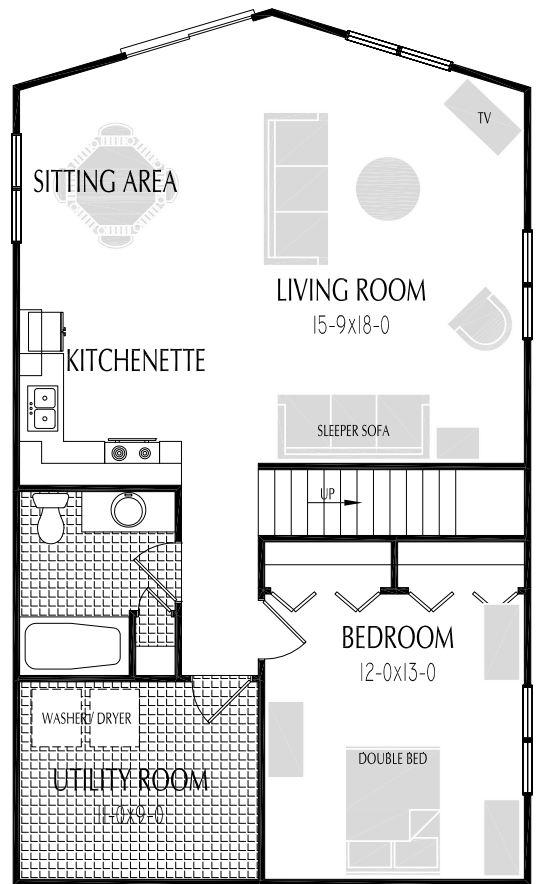

FIRST FLOOR

LOWER LEVEL

LARGE CABIN #21

APPROXIMATE SQUARE FOOTAGE : 1800 SQ. FT.

** ALL MEASUREMENTS & SIZES ARE APPROXIMATE