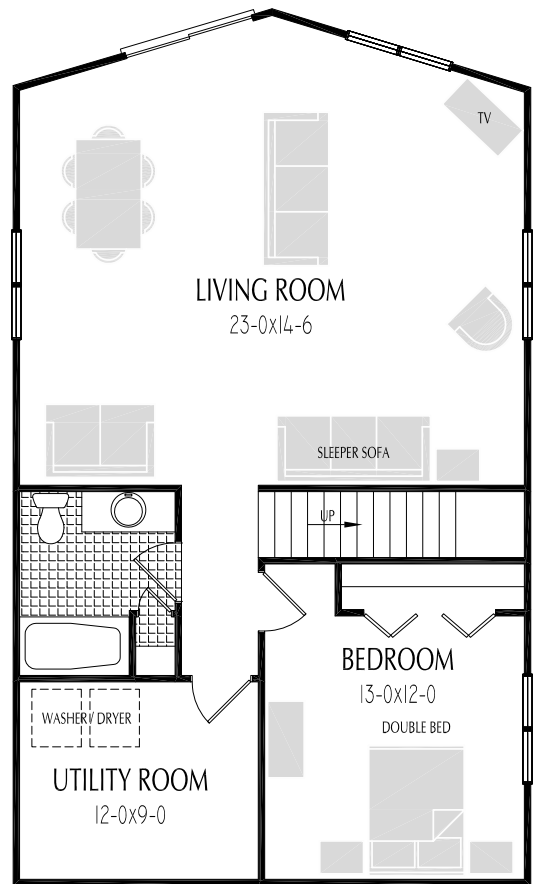

FIRST FLOOR

LOWER LEVEL

LARGE CABIN #23

APPROXIMATE SQUARE FOOTAGE : 1946 SQ. FT.

** ALL MEASUREMENTS & SIZES ARE APPROXIMATE